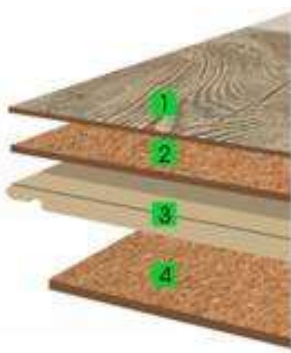

Vinylcork®

WOOD COLLECTION

1. Authentic vinyl designs

Wear layer (0,3mm Residential or 0,5mm Commercial)
Vinyl layer (1,2mm R or 1mm C)

2. Cork Layer for additional comfort properties

(1,5mm thickness)

3. HDF with glueless locking system

(6mm thickness)

4. Cork layer for improved sound dampening

(1,5mm thickness)

0,12 m².K/W

Vinylcork®

WOOD COLLECTION
DOMESTIC USAGE &
LIGHT COMMERCIAL

SIZES: 1220 x 185 x 10,5mm (48" x 7-1/2" x 7/16")

OAK – Color #1*